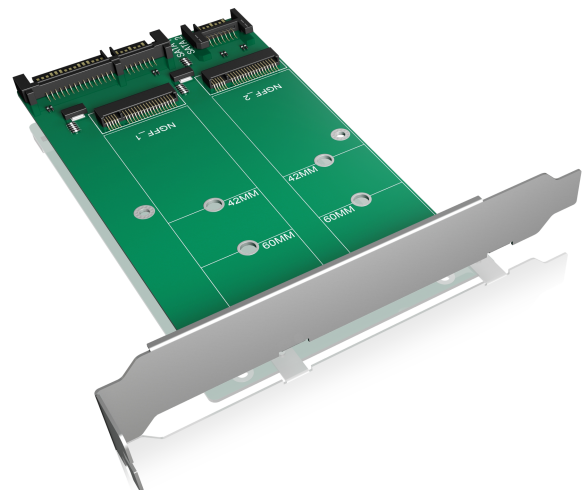

ICY BOX IB-CVB512-S Converter-board SATA to 2x M.2 SATA with PCI Bracket for mounting

Key Features

- SATA to 2x M.2 SATA with PCI Bracket for mounting
- Transfer rate up to 6 Gbit/s
- Supports M.2 SATA SSD: 22x42/60/80 mm
- Easy to use and convenient to install

Technical data

Model	IB-CVB512-S
Article No.	60006
EAN code	4250078163268
Brand	ICY BOX
Article text	Converter board SATA to 2x M.2 SATA with PCI Bracket for mounting
Colour	Green
Interfaces	2x M.2 SATA, 2x SATA 7 Pin
Transfer rate	Up to 6 Gbit/s
SSD	2x M.2 SATA SSD 22x42/60/80 mm
Operating system	OS independent
Power connector	1x SATA power interface
Packing content	1x IB-CVB512-S

Little space but many bits required?

The IB-CVB512-S is a M.2 SATA to SATA III converter card. This PCI Bracket can hold two M.2 SATA cards and on converts them to SATA. The advantages of space-efficient M.2 cards with the widespread SATA III standard are united. Perfect for small enclosures, barebone systems or thin client.

The cards are easy to installed thanks to pre-punched holes. Connect the SATA cable and you browse through your files with up to 6 Gbit/s.

Logistical data

Packing unit:	50 pcs./carton	Dimension/carton:	500x320x210 mm
Total weight:	5.4 kg/carton	Dimension (incl. packing):	155x125x25 mm
Gross weight (incl. packing):	0.108 kg	Dimension of article:	120x120x20 mm
Net weight:	0.091 kg	Country of origin:	China