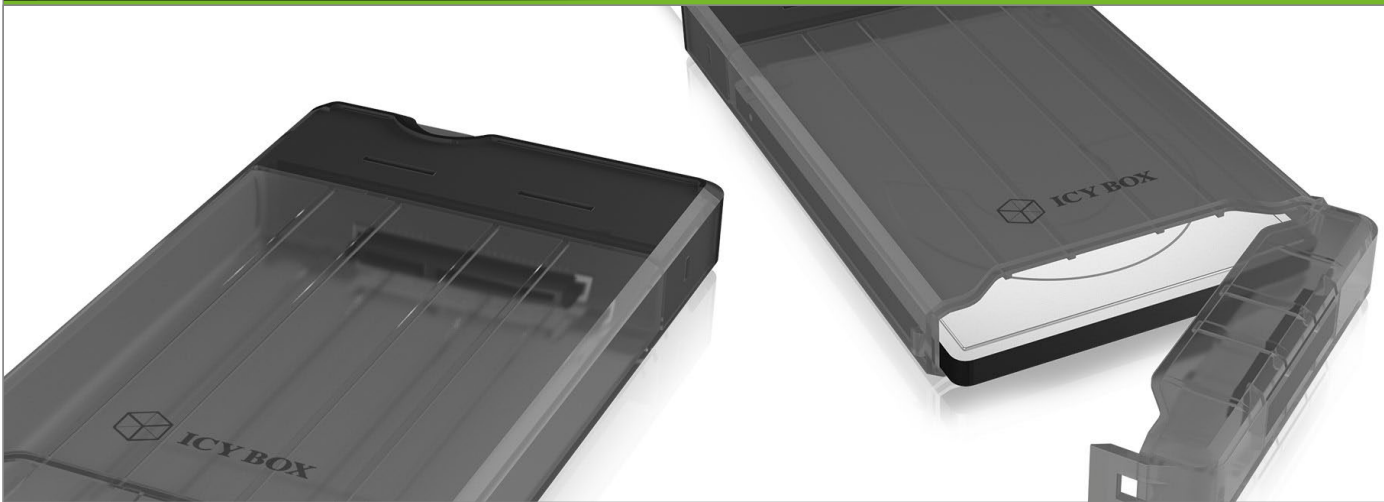

ICY BOX **IB-235-C31** USB Type-C™ Enclosure for 2.5" HDD/SSD