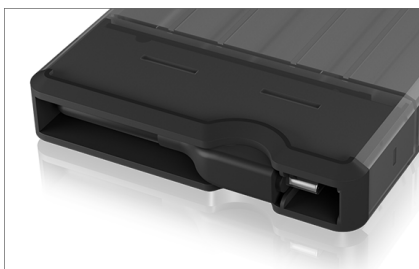

# ICY BOX IB-235-C31

## ICY BOX **IB-235-C31** USB Type-C™ Enclosure for 2.5" HDD/SSD

### The height is crucial

Hard disks and SSDs with a height of up to 9.5 mm can be accommodated in the enclosure. It's especially suitable for SSDs, since they can work even faster than the conventional HDDs.