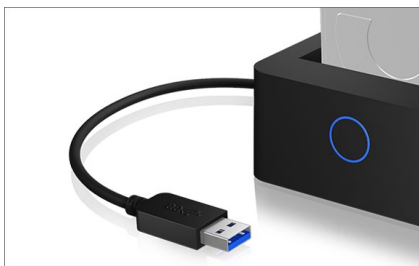

Dock and load in record time

This DockingStation is a 2.5" specialist. It is able to handle 2.5" HDD/SSDs of with heights up to 15 mm. Furthermore the IB-2501 U3 is always ready, because the cable can't be lost and no power supply is required.